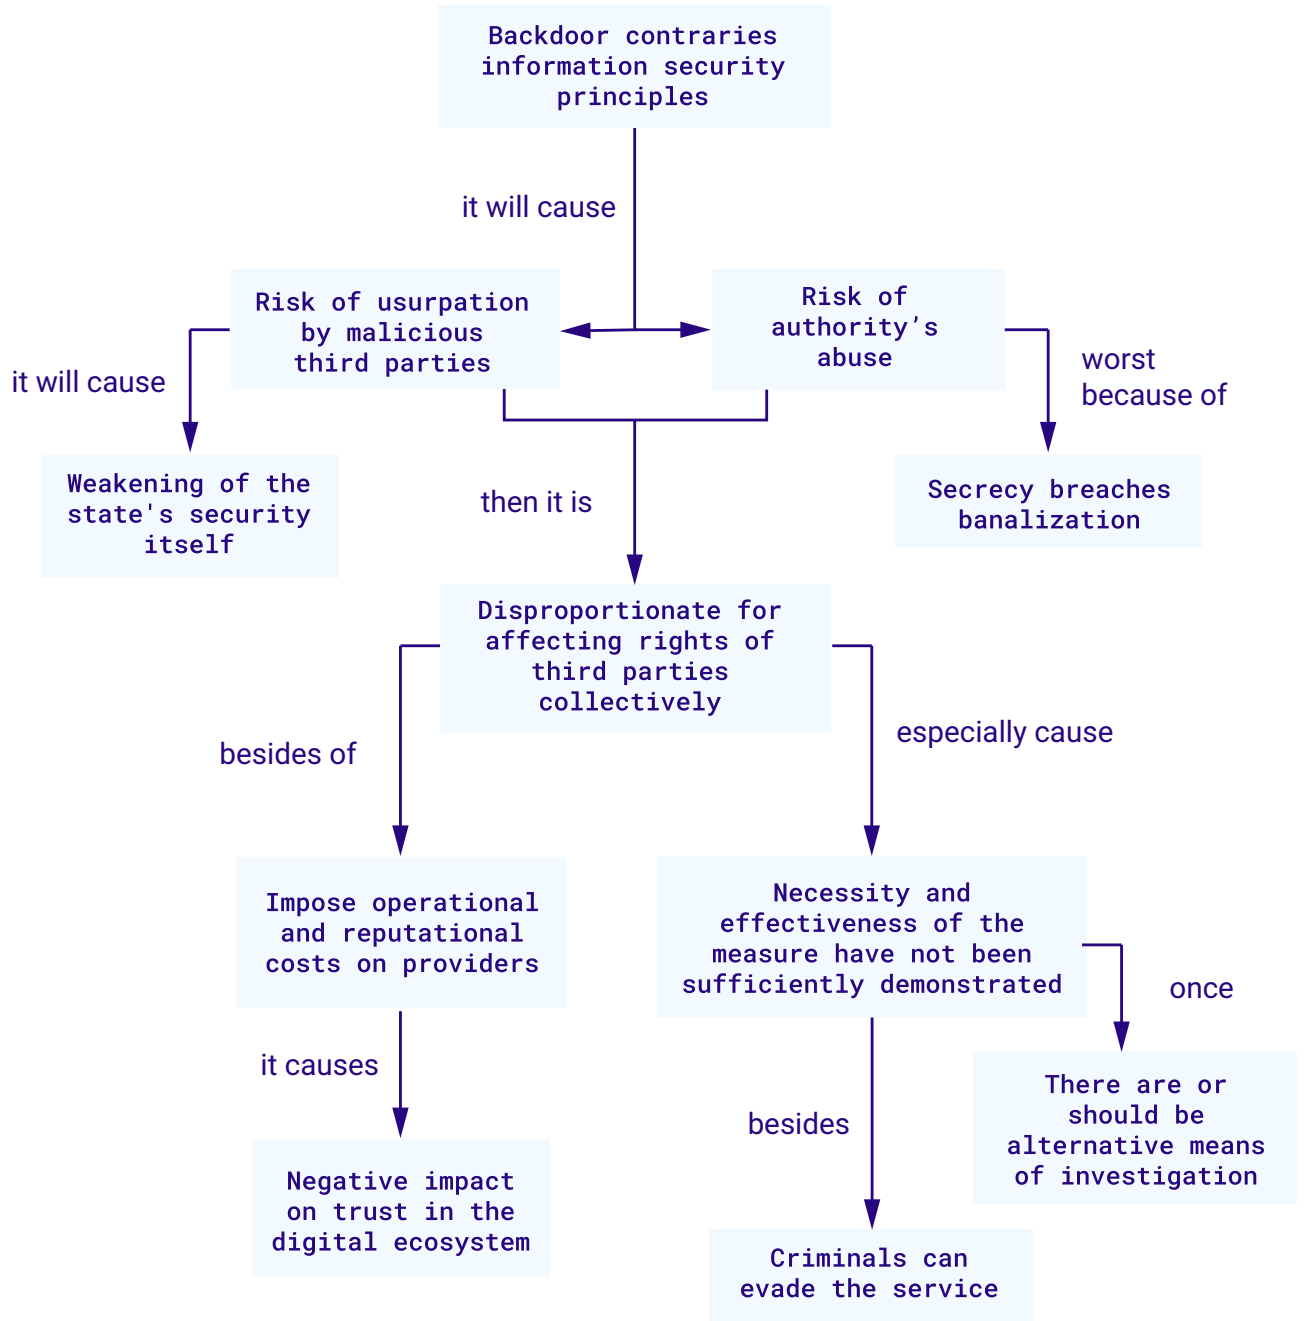

Contrary discourse to backdoors' map